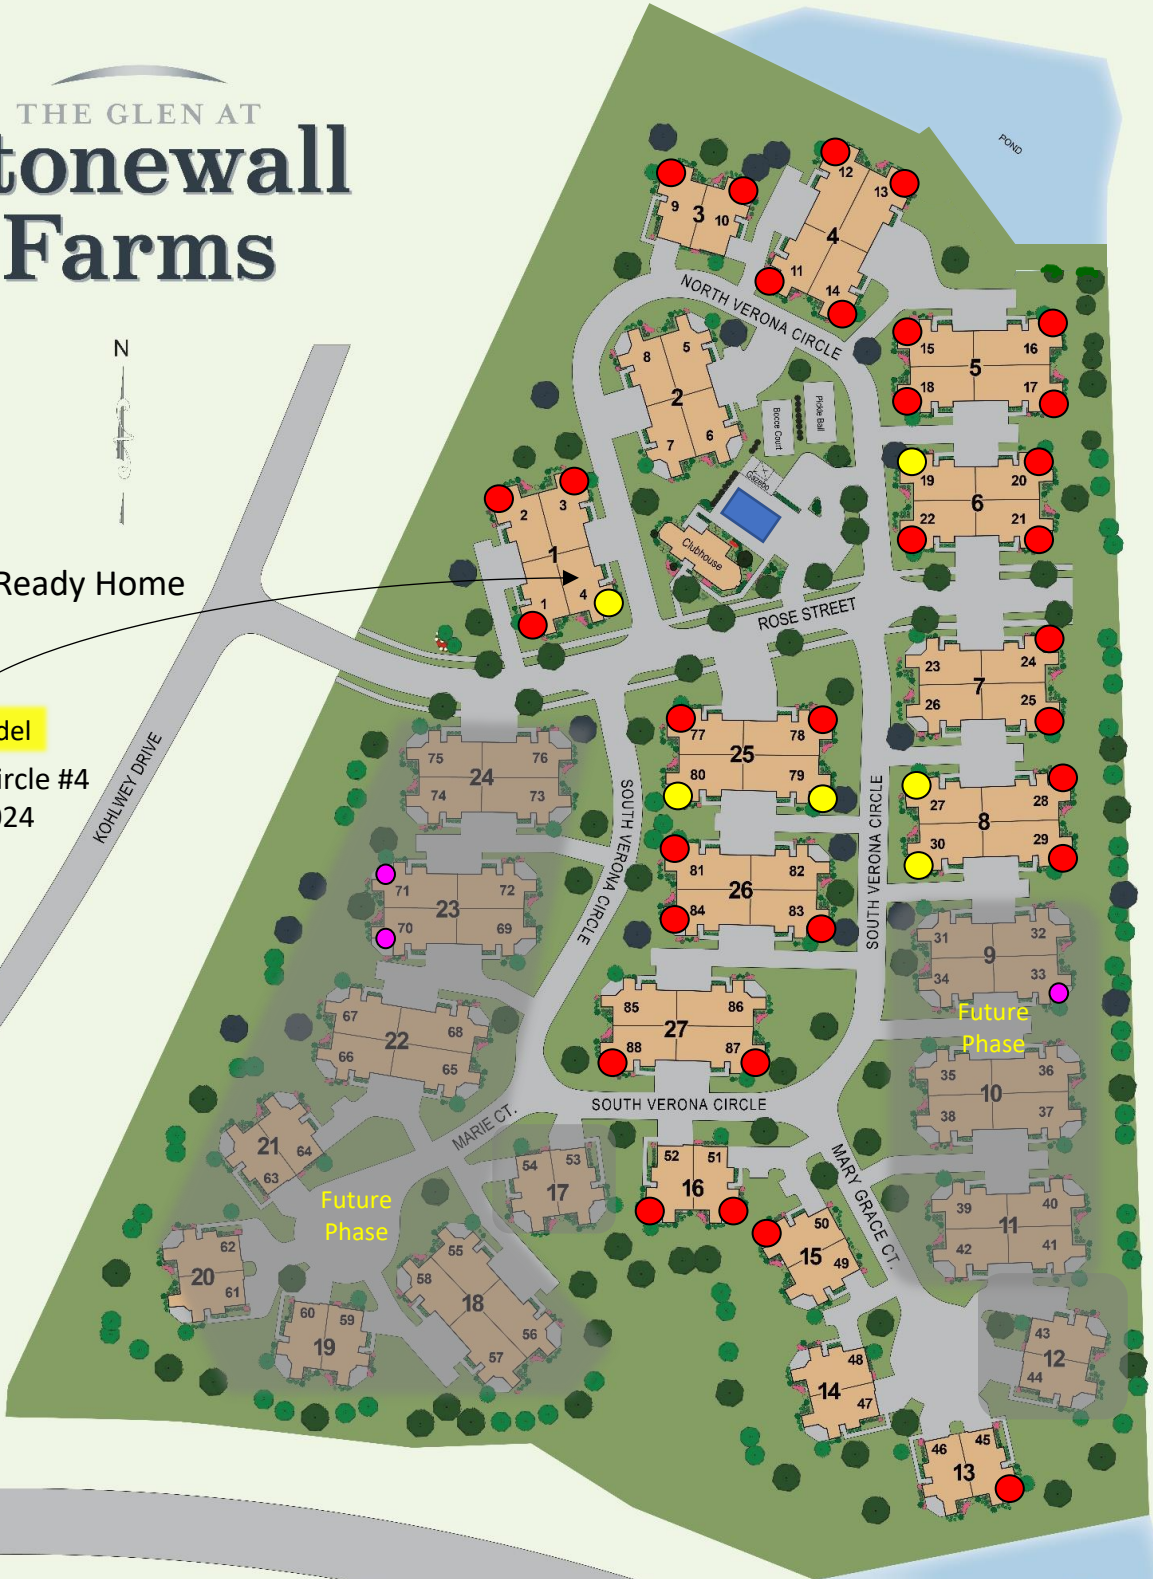

THE GLEN AT Stonewall Farms

- SOLD
- Reserved
- Move-In Ready Home

Viewing Model

853 N Verona Circle #4
Grafton, WI 53024

Future Phase

Future Phase

KEUP ROAD

HWY 60