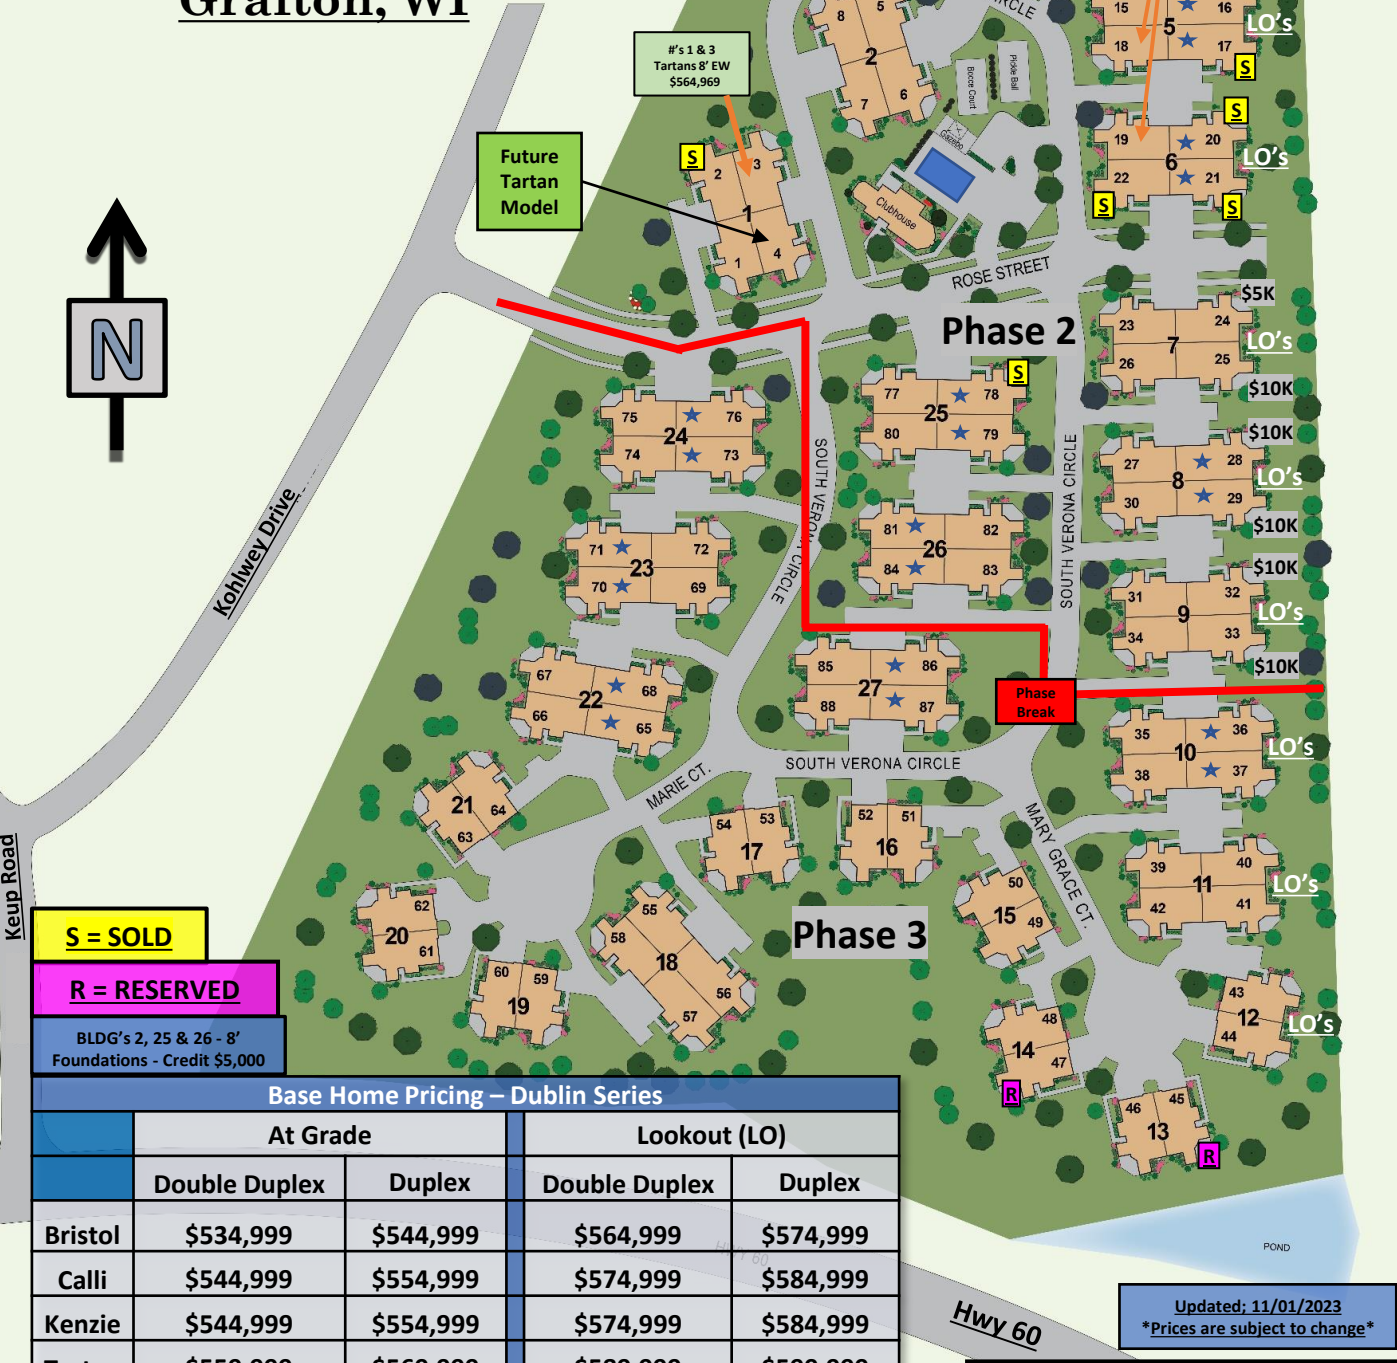

THE GLEN AT
Stonewall Farms
 Grafton, WI

S = SOLD

R = RESERVED

BLDG's 2, 25 & 26 - 8' Foundations - Credit \$5,000

Base Home Pricing – Dublin Series

	At Grade		Lookout (LO)	
	Double Duplex	Duplex	Double Duplex	Duplex
Bristol	\$534,999	\$544,999	\$564,999	\$574,999
Calli	\$544,999	\$554,999	\$574,999	\$584,999
Kenzie	\$544,999	\$554,999	\$574,999	\$584,999
Tartan	\$559,999	\$569,999	\$589,999	\$599,999

★ = 3 Car Garage, add \$19,999 to base price ***Limited availability***

*"LO" Homes include lower-level exposure additions & Azek composite deck

Updated: 11/01/2023
 Prices are subject to change

*Map is for reference only