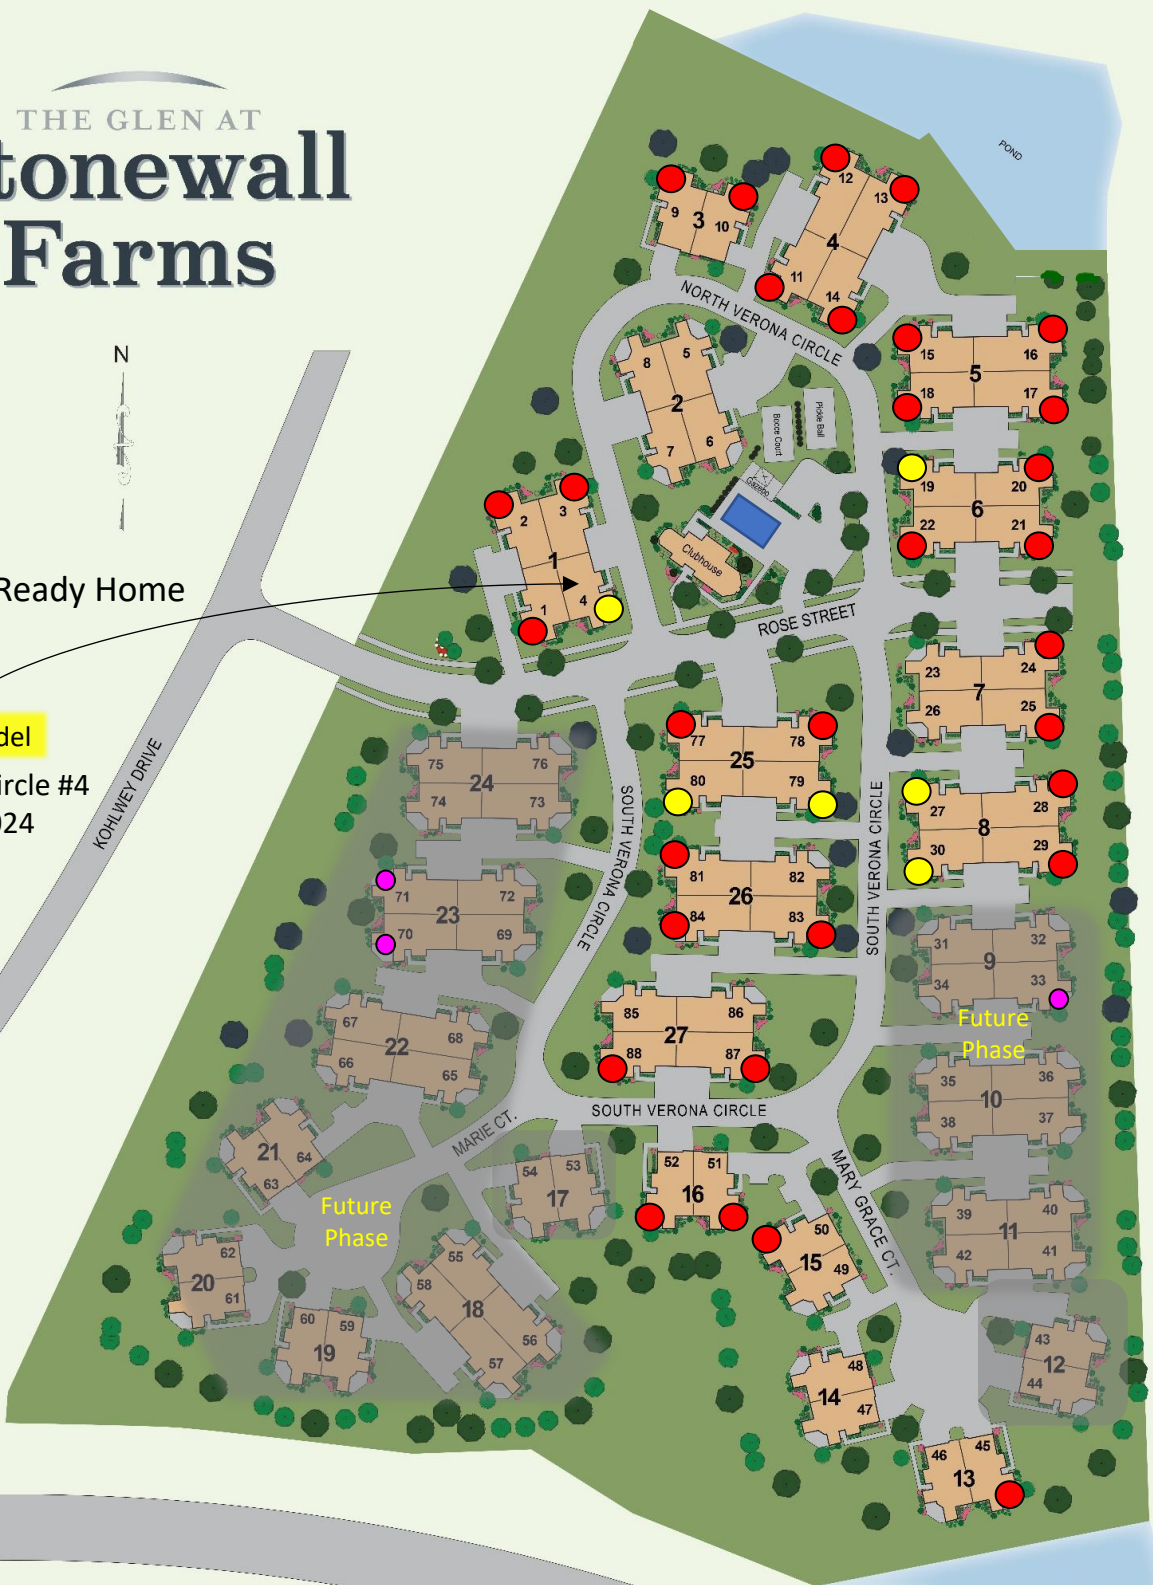

THE GLEN AT Stonewall Farms

- SOLD
- Reserved
- Move-In Ready Home

Viewing Model

853 N Verona Circle #4
Grafton, WI 53024

04/07/2025