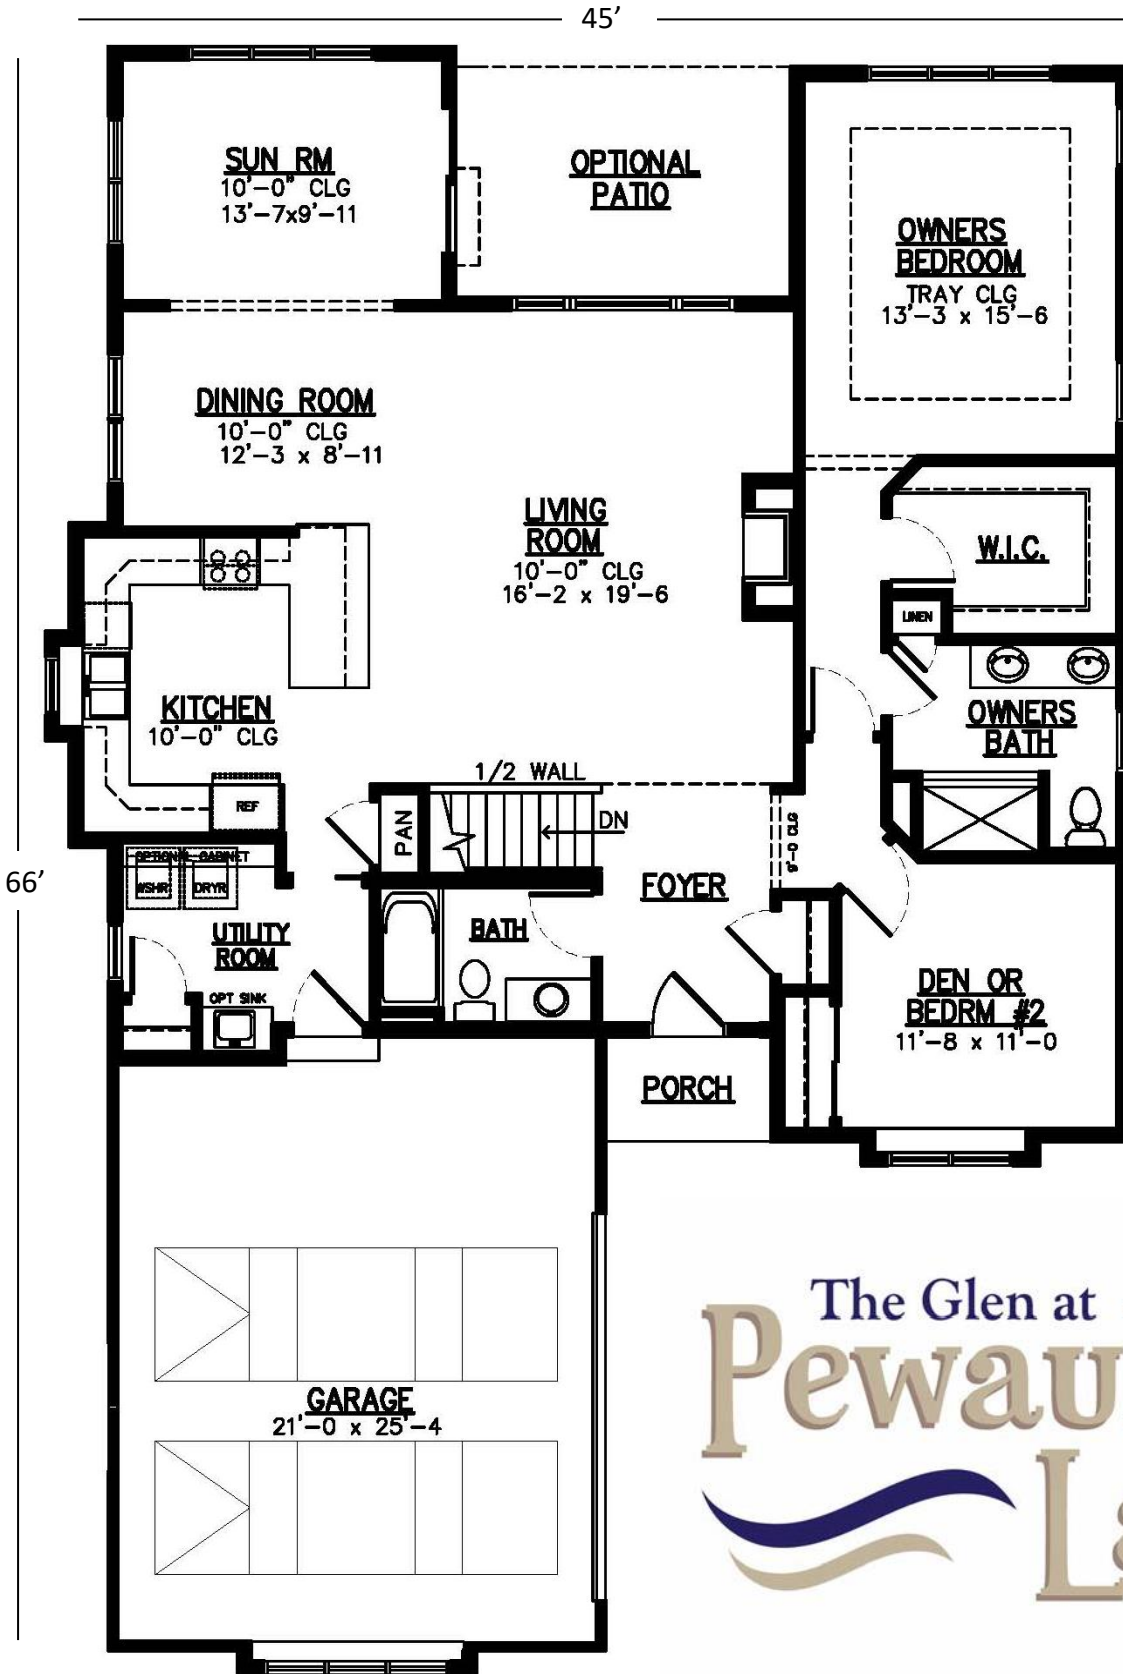

The Cypress - 1700 Square Feet

The Glen at Pewaukee Lake features 44 “ranch-style” homes nestled in an ideal setting within walking distance to the shops, dining, concerts, and all that Pewaukee Lake has to offer! The community is complete with a well-appointed clubhouse, pickleball & bocce ball courts, and a low-maintenance lifestyle!

The Glen at
Pewaukee
Lake

Homes Feature...

- High-end Finishes
- Landscaping w/Irrigation
- Concrete driveways, walks/patios
- Turn-key purchase
- Home Site is additional

The Cypress - 1700 Square Feet

The Glen at
Pewaukee
Lake

Floor plan dimensions are approximate and may differ from actual plans that are subject to change without notice. Renderings are artist's conception only. Floor plans may vary elevation to elevation. Windows, doors and ceilings may vary on options and elevations selected. Specifications, equipment, features, options and pricing are subject to change without notice. Optional items indicated are available at an additional cost and some optional features may or may not be shown. Speak with a sales representative for complete information. Copyright 2022. All Rights Reserved.