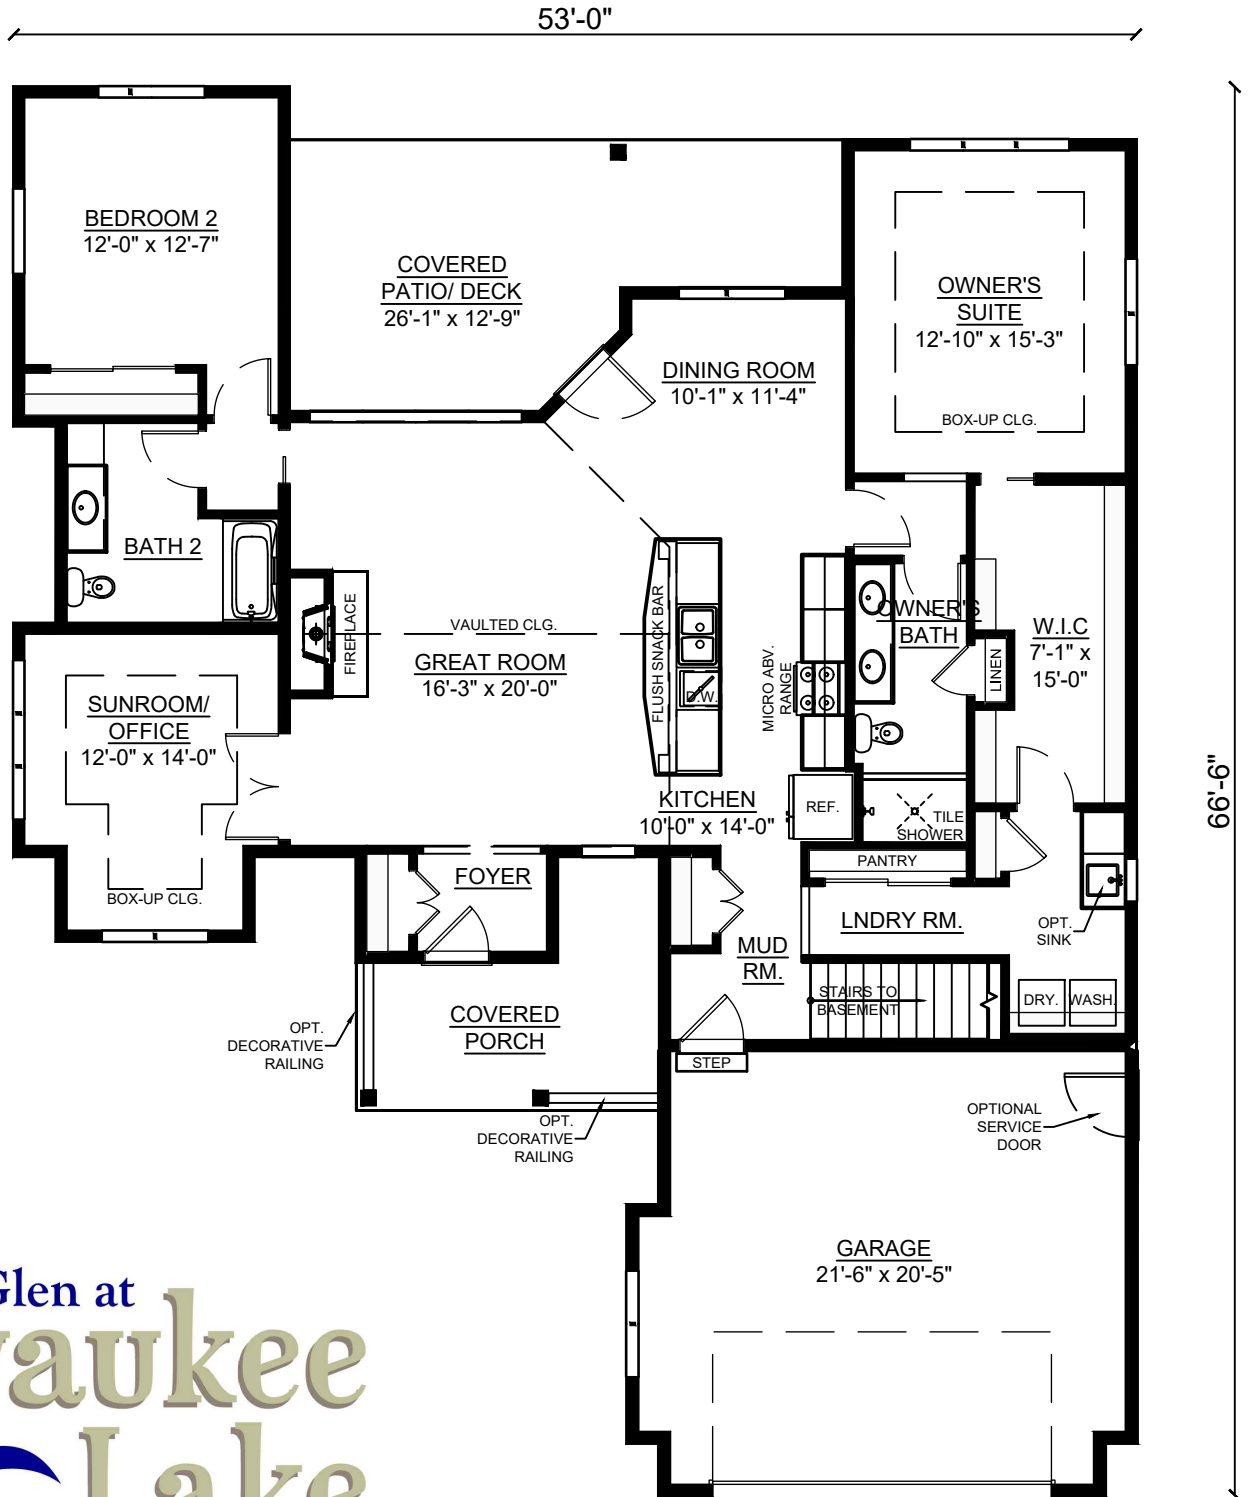

The Birch

1818 Sq. Ft.

The Glen at
Pewaukee Lake

Floor plan dimensions are approximate and may differ from actual plans that are subject to change without notice. Renderings are artist's conception only. Floor plans may vary elevation to elevation. Windows, doors and ceilings may vary on options and elevations selected. Specifications, equipment, features, options and pricing are subject to change without notice. Optional items indicated are available at an additional cost and some optional features may or may not be shown. Speak with a sales representative for complete information. Copyright © 2021. All Rights Reserved.