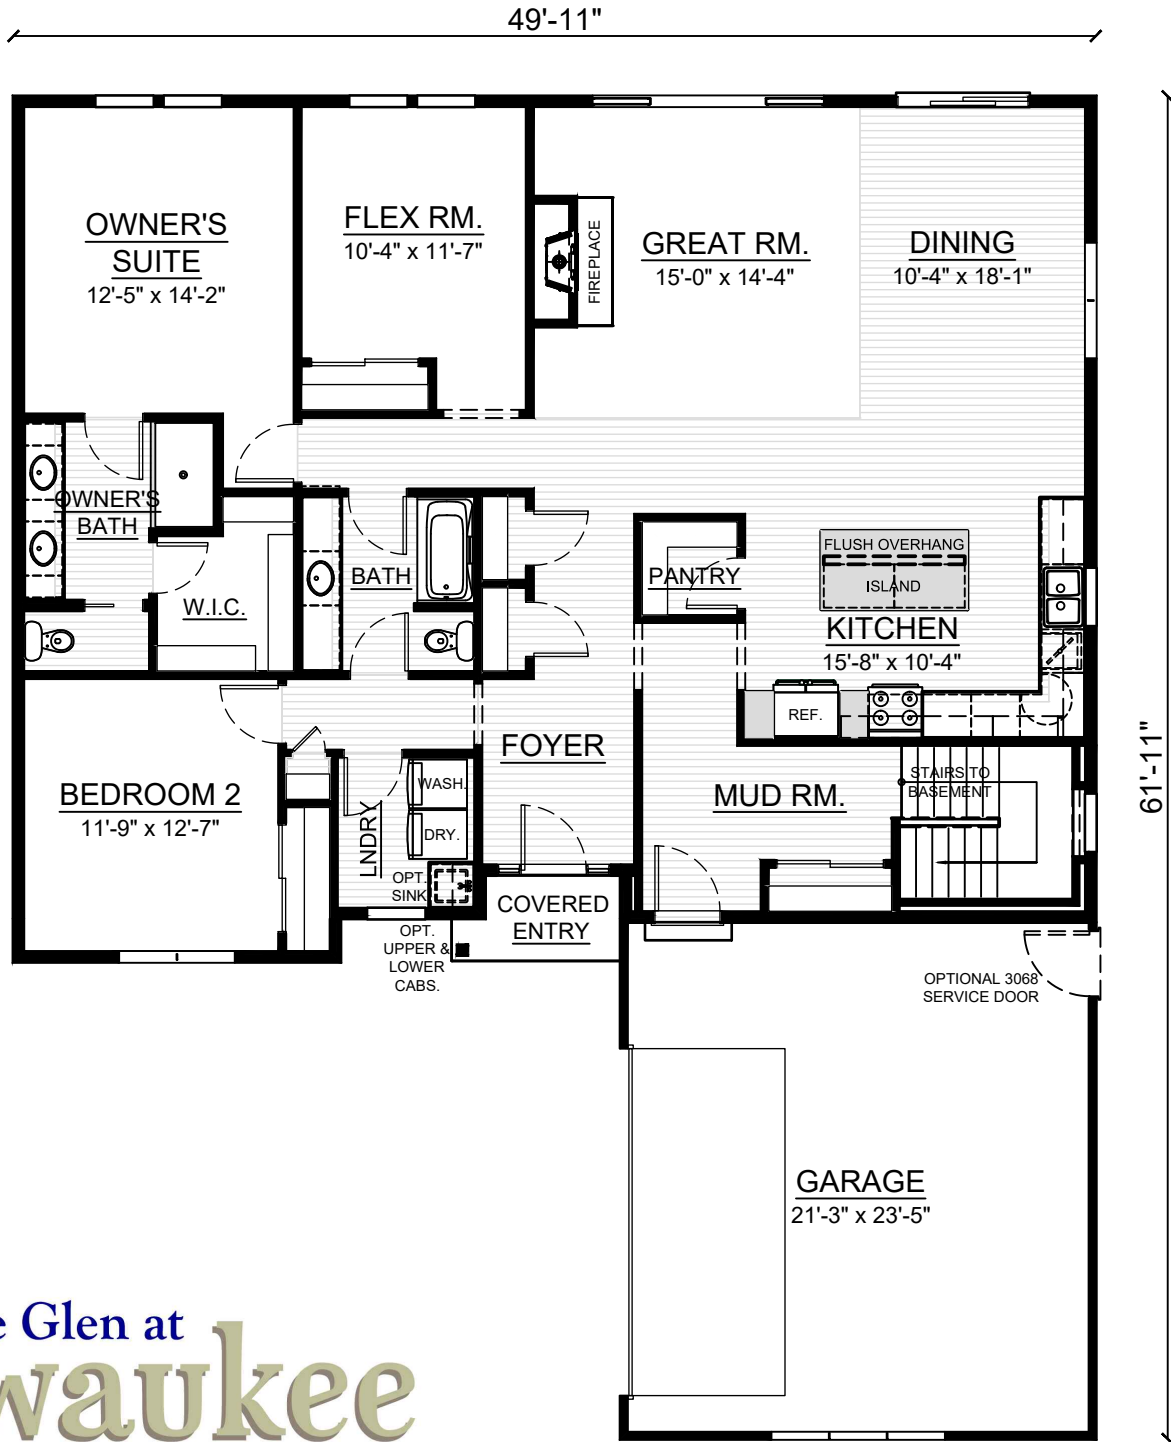

The Willow

1911 Sq. Ft.

The Glen at
Pewaukee Lake

Floor plan dimensions are approximate and may differ from actual plans that are subject to change without notice. Renderings are artist's conception only. Floor plans may vary elevation to elevation. Windows, doors and ceilings may vary on options and elevations selected. Specifications, equipment, features, options and pricing are subject to change without notice. Optional items indicated are available at an additional cost and some optional features may or may not be shown. Speak with a sales representative for complete information. Copyright © 2021 Copyright, Cornerstone Homes. All Rights Reserved.